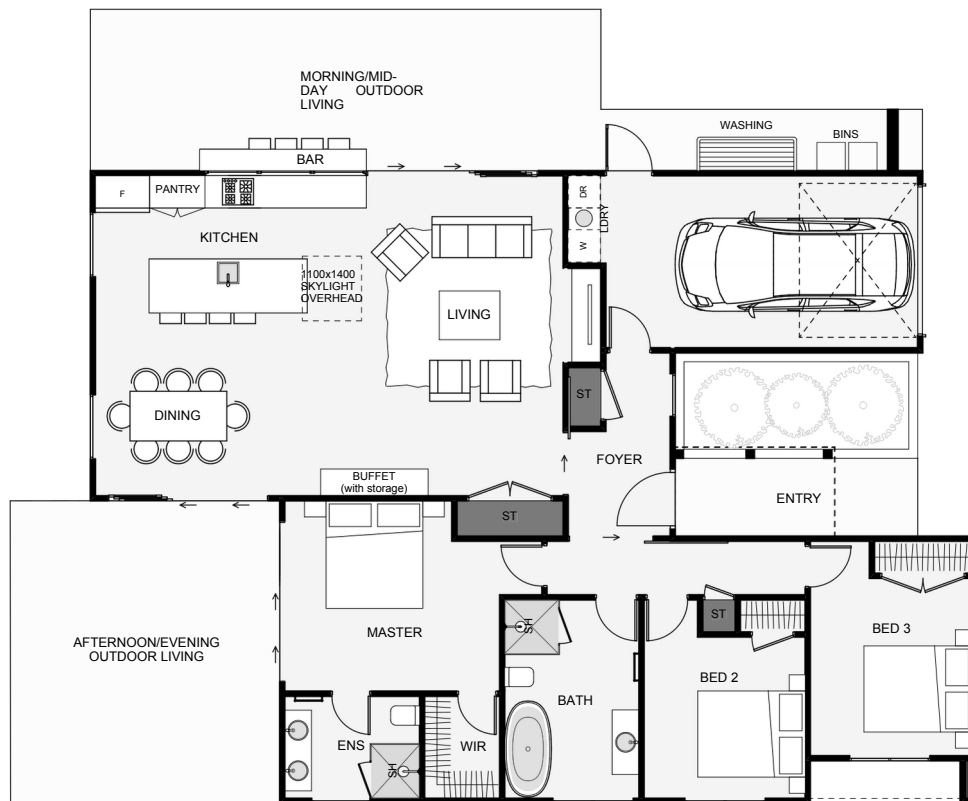

This beautiful board and batten home has all the traditional exterior detailing to give off that timeless homely feel. Inside, the main living is open plan with a high sloping ceiling and an amazing alfresco flow to an outdoor kitchen bar. The bedroom wing can be closed off from the rest of the house for privacy and the garage can extend to a double if needed. If you want a home with a style that will remain relevant for a long time, this will do it!

Floor Area: 149m<sup>2</sup>

 1
  3
  2
  1
  15.5 m
  11.8m

Contact us:  
 Ph: 021 242 8866  
 E: [hello@pavillionhomes.co.nz](mailto:hello@pavillionhomes.co.nz)