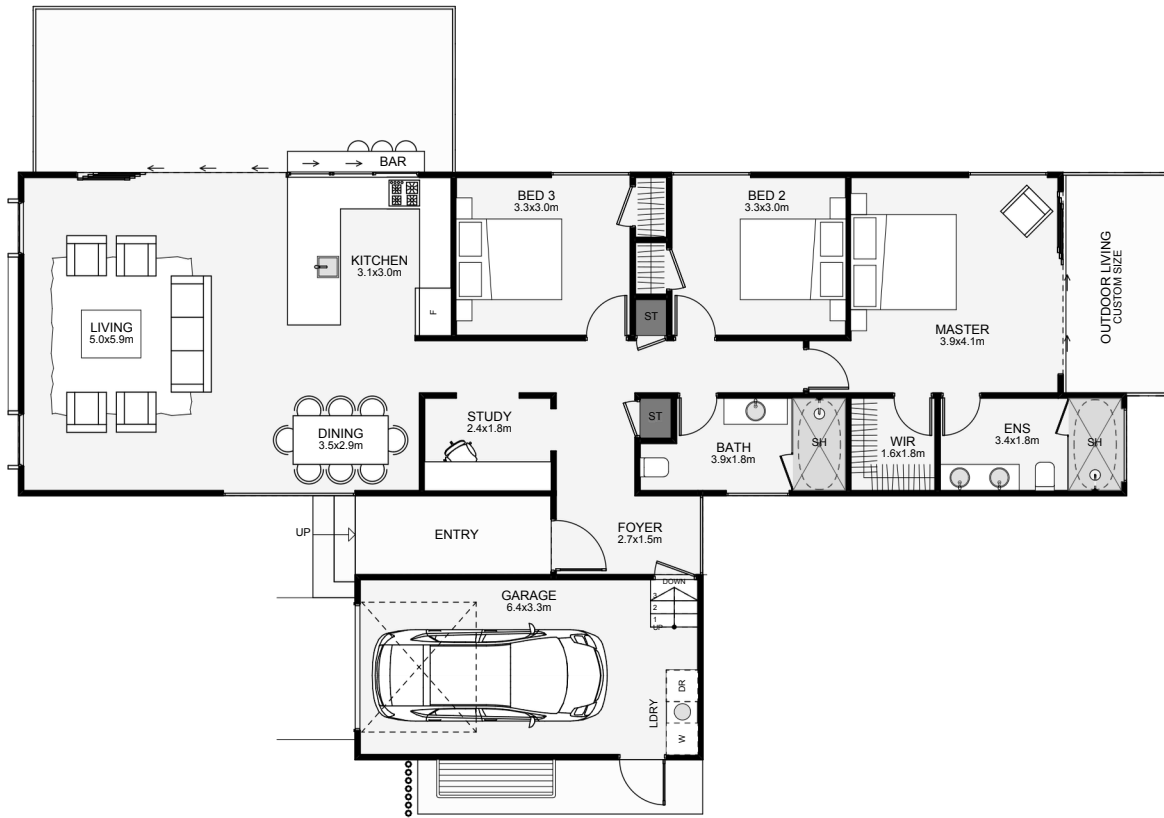

Not all prefab homes look this good while still maintaining such a simple layout. Features include an additional study, which could also be used as another room, an outdoor bar and a large master bedroom. This prefab would make a great bach or full time home!

**Prefab Area: 128m<sup>2</sup> Garage Area: 23m<sup>2</sup> Total Area: 151m<sup>2</sup>**

 1
  3
  2
  1
  21.0m
  11.1m

Contact us:

Ph: 021 242 8866

E: hello@pavillionhomes.co.nz